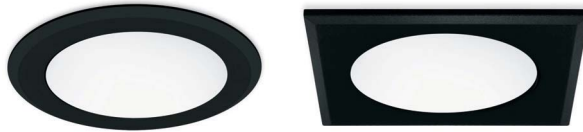

- Nordia is an outdoor recessed downlight available either round or square.
- It has minimal aesthetic.
- Body material: aluminium.
- Trim material: Either aluminium electrostatically painted (white, black or other RAL finishes on request) or stainless steel AISI 316.
- Power cable HO5RN-F 2x0.75mm² L= 1m
- Cable outer diameter: 6.5mm
- Cable gland: IP67
- Safety Glass: 6mm
- Optics available: lenses
- Ingress Protection: IP67
- IK Rate: IK07

Model	Power	CCT	CRI80 LED Source	Beam Angle	Shape	Type	Colour*	Dimming Option**	Extras
			80 (80)						
NORDIA DIFFUSED <i>(NORDIA DF)</i>	2.1W (2)	2700K (27B) 3000K (30B) 4000K (40B)	261lm 271lm 286lm	Diffused (DF)	Round (RD) Square (SQ)	Fixed (FX)	White (WH) Black (BL) Stainless (SS) Steel	Without Driver (00) 2448VDC Non Dimmable (2448ND) 24VDC PWM Dimmable (24DM) 48VDC PWM Dimmable (48DM) 230V Non Dimmable (230ND)	No Extras (0) Emergency Kit (1)

* Other RAL finishes available on request.
 ** With external IP68 casing box Dali, Phase cut, 1-10V dimming also possible.

Ordering Code Example: *NORDIA DF2-30B-80-DF-SQ-FX-SS-00-0*